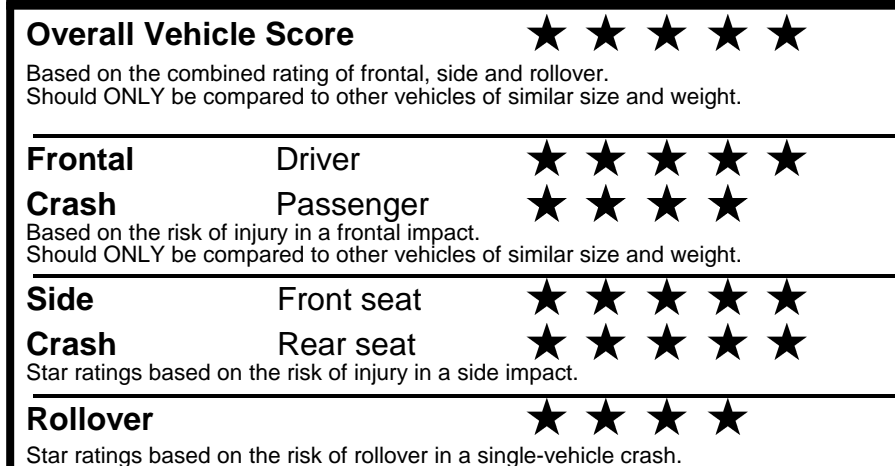

fueleconomy.gov

Calculate personalized estimates and compare vehicles

GOVERNMENT 5-STAR SAFETY RATINGS

Star ratings range from 1 to 5 stars (★★★★★) with 5 being the highest. Source: National Highway Traffic Safety Administration (NHTSA). www.safercar.gov or 1-888-327-4236